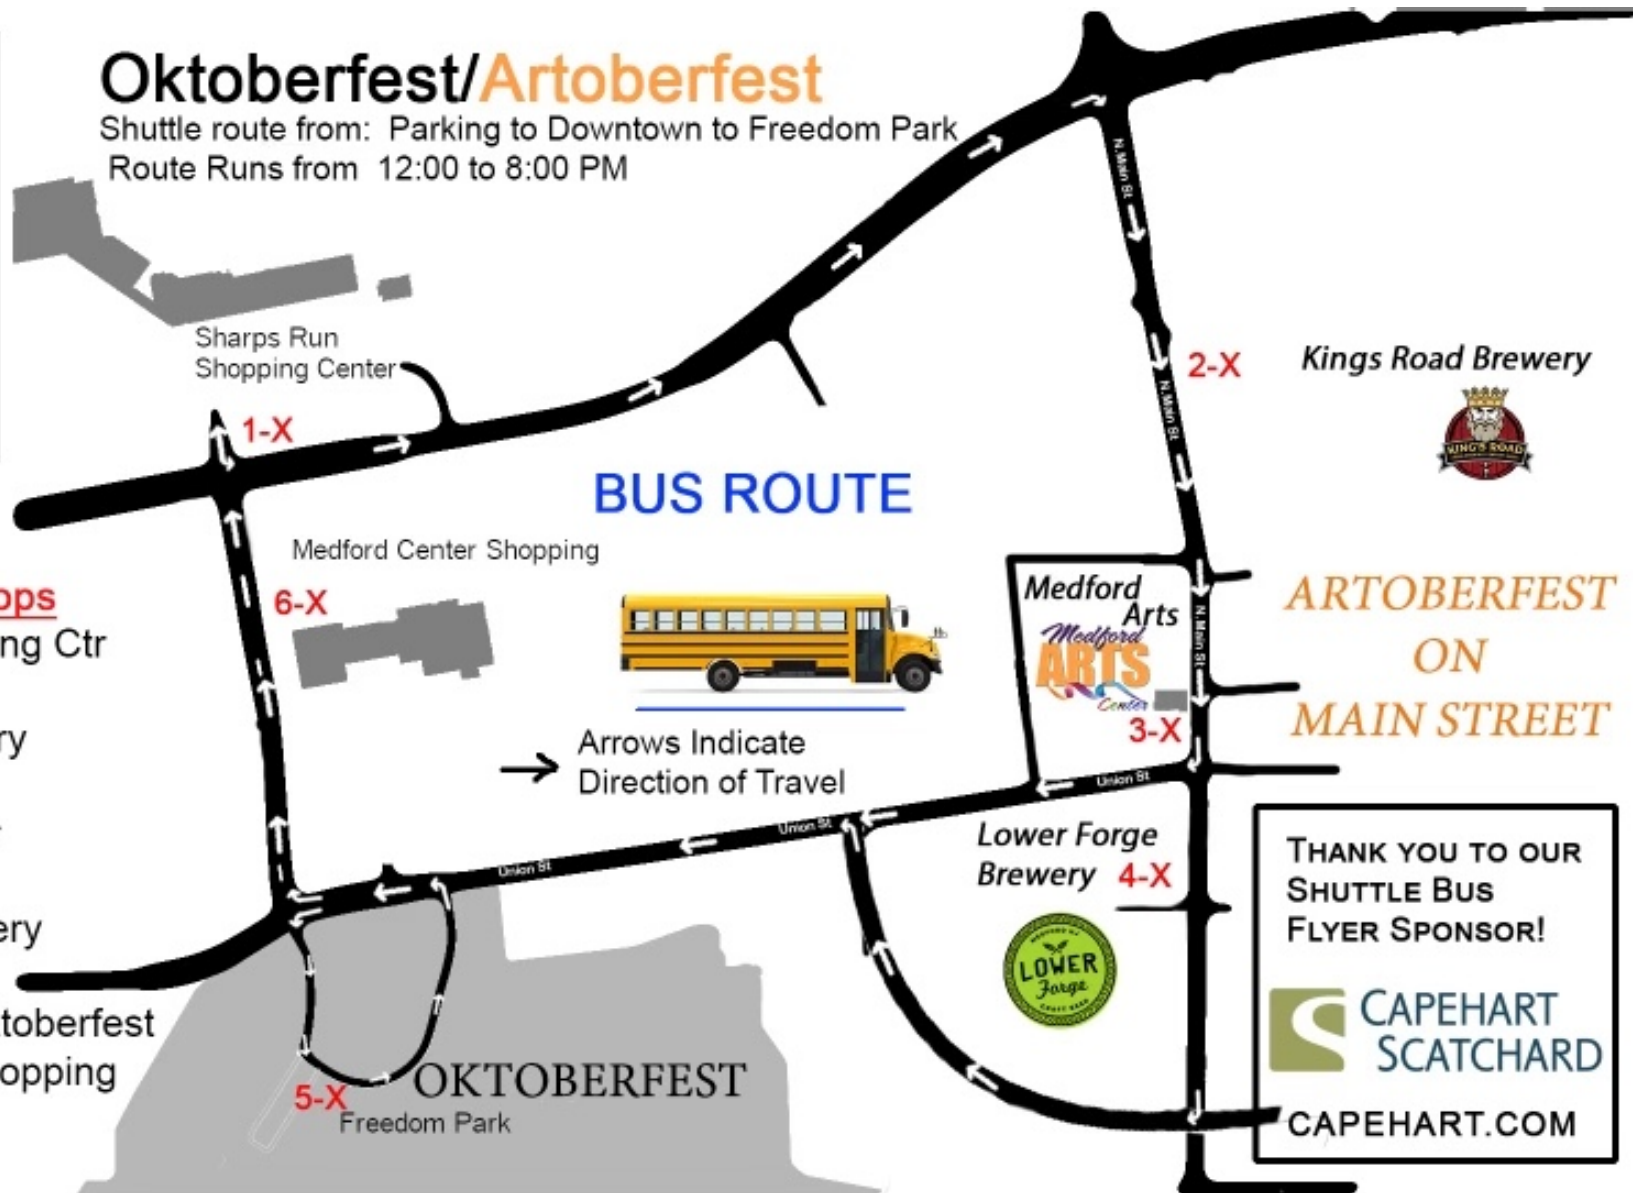

Free Shuttle Bus
presented by

and co-sponsors

Oktoberfest/Artoberfest

Shuttle route from: Parking to Downtown to Freedom Park
Route Runs from 12:00 to 8:00 PM

X - Indicates Bus Stops

- 1- Sharps Run Shopping Ctr
PARKING
- 2- Kings Road Brewery
Main Street
- 3- Medford Art Center
Main Street
- 4. Lower Forge Brewery
Main Street
- 5. Freedom Park - Oktoberfest
- 6. Medford Center Shopping
PARKING

Arrows Indicate
Direction of Travel

ARTOBERFEST
ON
MAIN STREET

THANK YOU TO OUR
SHUTTLE BUS
FLYER SPONSOR!

CAPEHART.COM